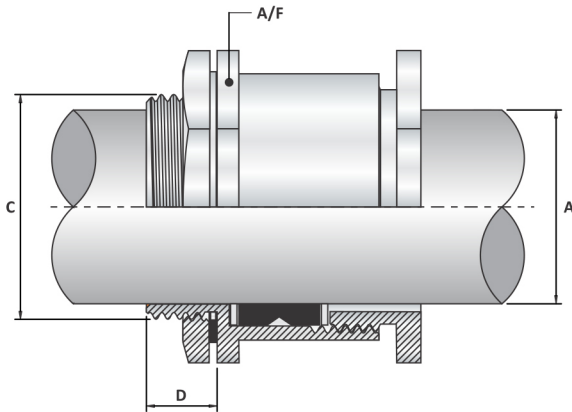

Single Compression Cable Gland

Size : 16mm to 115mm and 3/8" to 4"
Standard : BS 6121:Part-1:2005, EN 50262: 1999
Function : Providing seal on outer sheaths of unarmored cable in indoor and outdoor area.
Ingress Protection : IP65

Material : Brass BS 2874
Thread : Metric and BSC (ET)
Operating Temp. : -20°C to +80°C
Features : Outer Compression seal
Accessories : Shroud, Earth Tag, Lock Nut and Serrated Washer.

Gland Selection Chart

Size	Thread Size "C"		Thread Length "D"	Cable Range Dia. "A"		Across Flat	CAT NO.
	Metric	ET		Min.	Max.		
3/8"	10	3/8"	7.50	10.00	12.00	18.00	CSCG-10
1/2"	12	1/2"	8.50	10.00	15.00	22.00	CSCG-12
5/8"	16	5/8"	8.00	10.00	16.00	21.00	CSCG-16
3/4"	19	3/4"	8.50	14.00	16.00	23.00	CSCG-19
7/8"	22	7/8"	8.50	16.50	17.50	25.00	CSCG-22
1"	25	1"	9.00	18.50	20.50	29.00	CSCG-25
1 1/8"	28	1 1/8"	10.00	22.50	27.50	35.00	CSCG-28
1 1/4"	32	1 1/4"	10.50	26.50	27.50	40.00	CSCG-32
1 3/8"	35	1 3/8"	10.50	29.50	33.00	44.00	CSCG-35
1 1/2"	38	1 1/2"	11.00	33.50	37.00	47.00	CSCG-38
1 3/4"	45	1 3/4"	11.00	37.50	40.00	54.00	CSCG-45
2"	50	2"	12.00	43.50	43.00	60.00	CSCG-50
2 1/4"	57	2 1/4"	13.00	49.00	52.00	68.00	CSCG-57
2 1/2"	63	2 1/2"	13.00	56.00	64.50	72.00	CSCG-63
2 3/4"	70	2 3/4"	14.00	61.50	67.50	80.00	CSCG-70
3"	75	3"	15.00	66.50	73.00	87.00	CSCG-75
3 1/4"	82	3 1/4"	16.00	72.50	74.00	92.00	CSCG-82
3 1/2"	88	3 1/2"	17.00	80.50	83.00	102.00	CSCG-88
4"	100	4"	18.00	84.00	95.00	110.00	CSCG-100

Dimensions are in mm